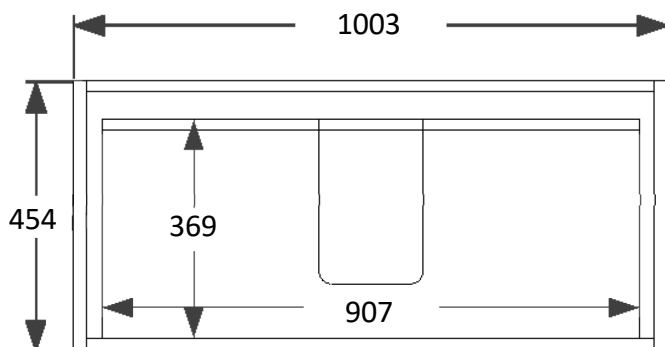

PLAN VIEW—lower drawer