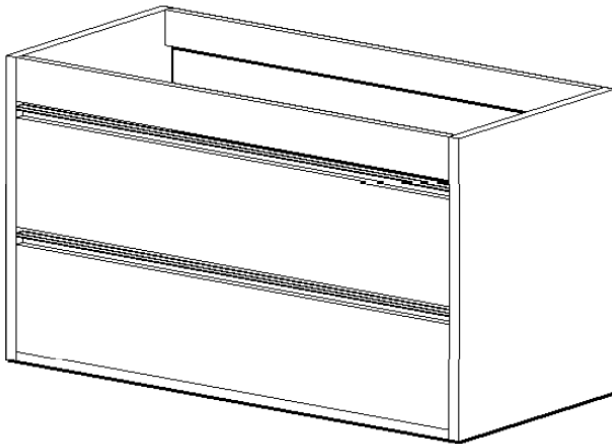

TECHNICAL DATA		SPECIFICATION	
CODE No UNIT	KLX1000D	Installation Information: The intended installation wall needs to be strong enough for the weight of the furniture and basin. Wall fixings for solid walls included. Integral anodised aluminium handle	
Required Basins	KL1000SCW		
Required Worktop	KL1000TWG		
Recommended use:	Domestic, residential		
Dimension Unit	w 1003 x d 454x h 550mm		
Dimension basin	w 1010 x d 460 x h 20mm	Furniture Colours: White gloss lacquer KLX1000DWG Grey Gloss Lacquer KLX1000DGG Grey Oak Décor KLX1000DGO Standards EN 312 and EN 14322.	
Dimension worktop	w 1010 x d 460 x h 19mm		
Installation:	Wall Hung		
Materials:	Carcass and drawers front 18mm Melamine faced board Drawer set 16mm Melmaine faced board		
Specification:	Full extension soft close drawer - 25kg weight capacity		
Weight:	24.5 kg		
Fitting:	Wall hangers integrated into carcass Wall brackets supplied		
Required Fitting:	BSW0103WG Click Clack Basin waste with Ceramic Cover		
Advised Fitting:	Space saving 50mm seal trap BTR0510W		
Warranty	10 years on furniture, lifetime on ceramic basin		

crosswater[™]

KAI 1000mm

TWO DRAWER FURNITURE

TECHNICAL DATA

CODE No UNIT	KLX1000D
Required Basins	KL1000SCW
Required Worktop	KL1000TWG
Recommended use:	Domestic, residential
Dimension Unit	w 1003 x d 454x h 550mm
Dimension basin	w 1010 x d 460 x h 20mm
Dimension worktop	w 1010 x d 460 x h 19mm
Installation:	Wall Hung
Materials:	Carcass and drawers front 18mm Melamine faced board Drawer set 16mm Melmaine faced board
Specification:	Full extension soft close drawer - 25kg weight capacity
Weight:	24.5 kg
Fitting:	Wall hangers integrated into carcass Wall brackets supplied
Required Fitting:	BSW0103WG Click Clack Basin waste with Ceramic Cover
Advised Fitting:	Space saving 50mm seal trap BTR0510W
Warranty	10 years on furniture, lifetime on ceramic basin