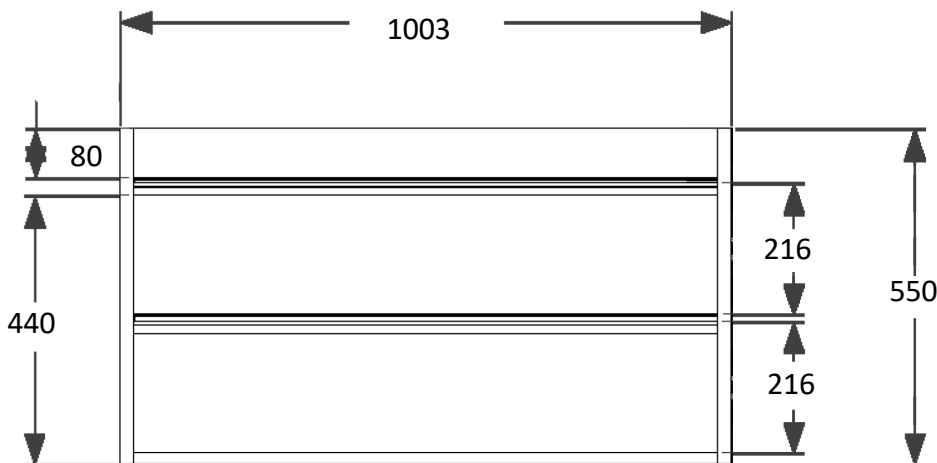

TECHNICAL DATA		SPECIFICATION	
CODE No UNIT	KLX1000D	Installation Information: The intended installation wall needs to be strong enough for the weight of the furniture and basin. Wall fixings for solid walls included. Integral anodised aluminium handle	
Required Basins	KL1000SCW		
Required Worktop	KL1000TWG		
Recommended use:	Domestic, residential		
Dimension Unit	w 1003 x d 454x h 550mm		
Dimension basin	w 1010 x d 460 x h 20mm	Furniture Colours: White gloss lacquer KLX1000DWG Grey Gloss Lacquer KLX1000DGG Grey Oak Décor KLX1000DGO Standards EN 312 and EN 14322.	
Dimension worktop	w 1010 x d 460 x h 19mm		
Installation:	Wall Hung		
Materials:	Carcass and drawers front 18mm Melamine faced board Drawer set 16mm Melmaine faced board		
Specification:	Full extension soft close drawer - 25kg weight capacity		
Weight:	24.5 kg		
Fitting:	Wall hangers integrated into carcass Wall brackets supplied		
Required Fitting:	BSW0103WG Click Clack Basin waste with Ceramic Cover		
Advised Fitting:	Space saving 50mm seal trap BTR0510W		
Warranty	10 years on furniture, lifetime on ceramic basin		

1003

FRONT VIEW

PLAN VIEW

369

883

Measurements in millimetres mm

Information updated July 2020

Tel 0345 873 8840

crosswater[™]

KAI 1000mm

TWO DRAWER FURNITURE

TECHNICAL DATA

CODE No UNIT	KLX1000D
Required Basins	KL1000SCW
Required Worktop	KL1000TWG
Recommended use:	Domestic, residential
Dimension Unit	w 1003 x d 454x h 550mm
Dimension basin	w 1010 x d 460 x h 20mm
Dimension worktop	w 1010 x d 460 x h 19mm
Installation:	Wall Hung
Materials:	Carcass and drawers front 18mm Melamine faced board Drawer set 16mm Melmaine faced board
Specification:	Full extension soft close drawer - 25kg weight capacity
Weight:	24.5 kg
Fitting:	Wall hangers integrated into carcass Wall brackets supplied
Required Fitting:	BSW0103WG Click Clack Basin waste with Ceramic Cover
Advised Fitting:	Space saving 50mm seal trap BTR0510W
Warranty	10 years on furniture, lifetime on ceramic basin